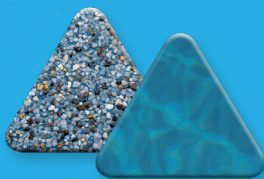

SHASTA INTERIORS

BY PEBBLE TECHNOLOGY INTERNATIONAL

SHASTA INTERIORS EXCLUSIVE COLORS

Sarasota White

Newport Sky Blue

Aruba Blue

Bali Blue

PebbleSheen®

Refined Textured Finish

Our most popular pool finish offers the same natural beauty and inherent qualities as our original finish, but with a more refined texture

- PebbleSheen uses slightly smaller pebbles than those found in the PebbleTec finish
- Certain colors incorporate Shimmering Sea  for added elegance
- Further enhance any finish by adding Shimmering Sea 

French Grey

Aqua Blue

Blue Surf

Slate Blue

Blue Granite

For more information, visit pebbletec.com/products/pool-finishes/pebblesheen
*Photos taken within 3 ft of pool water

Shasta
Pools 

Pebble
Technology
INTERNATIONAL 