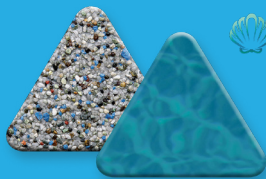

Refined Textured Finish

Our most popular pool finish offers the same natural beauty and inherent qualities as our original finish, but with a more refined texture

- PebbleSheen uses slightly smaller pebbles than those found in the PebbleTec finish
- Certain colors incorporate Shimmering Sea  for added elegance
- Further enhance any finish by adding Shimmering Sea 

French Grey

Aqua Blue

Blue Surf

Slate Blue

Blue Granite

For more information, visit pebbletec.com/products/pool-finishes/pebblesheen
*Photos taken within 3 ft of pool water

Shasta
Pools 

Pebble
Technology
INTERNATIONAL 