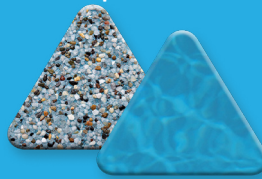

SHASTA INTERIORS

BY PEBBLE TECHNOLOGY INTERNATIONAL

SHASTA INTERIORS EXCLUSIVE COLORS

Sarasota White

Newport Sky Blue

Aruba Blue

Bali Blue

PebbleSheen®

Refined Textured Finish

Our most popular pool finish offers the same natural beauty and inherent qualities as our original finish, but with a more refined texture

- PebbleSheen uses slightly smaller pebbles than those found in the PebbleTec finish
- Certain colors incorporate Shimmering Sea  for added elegance
- Further enhance any finish by adding Shimmering Sea 

French Grey

Aqua Blue

Blue Surf

Slate Blue

Blue Granite

For more information, visit pebbletec.com/products/pool-finishes/pebblesheen
*Photos taken within 3 ft of pool water

Shasta
Pools 

Pebble
Technology
INTERNATIONAL 