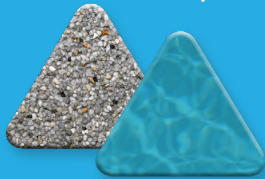

SHASTA INTERIORS

BY PEBBLE TECHNOLOGY INTERNATIONAL

SHASTA INTERIORS EXCLUSIVE COLORS

Sarasota White

Newport Sky Blue

Aruba Blue

Bali Blue

PebbleSheen®

Refined Textured Finish

Our most popular pool finish offers the same natural beauty and inherent qualities as our original finish, but with a more refined texture

- PebbleSheen uses slightly smaller pebbles than those found in the PebbleTec finish
- Certain colors incorporate Shimmering Sea  for added elegance
- Further enhance any finish by adding Shimmering Sea 

French Grey

Aqua Blue

Blue Surf

Slate Blue

Blue Granite

For more information, visit pebbletec.com/products/pool-finishes/pebblesheen
*Photos taken within 3 ft of pool water

Shasta
Pools 

Pebble
Technology
INTERNATIONAL 