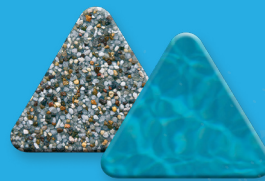

## PebbleSheen®

Refined Textured Finish

Our most popular pool finish offers the same natural beauty and inherent qualities as our original finish, but with a more refined texture

- PebbleSheen uses slightly smaller pebbles than those found in the PebbleTec finish
- Certain colors incorporate Shimmering Sea  for added elegance
- Further enhance any finish by adding Shimmering Sea 

French Grey

Aqua Blue

Blue Surf

Slate Blue

Blue Granite

For more information, visit [pebbletec.com/products/pool-finishes/pebblesheen](http://pebbletec.com/products/pool-finishes/pebblesheen)  
\*Photos taken within 3 ft of pool water