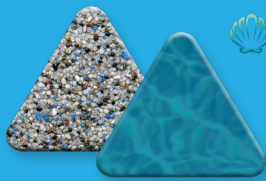

## PebbleSheen®

Refined Textured Finish

Our most popular pool finish offers the same natural beauty and inherent qualities as our original finish, but with a more refined texture

- PebbleSheen uses slightly smaller pebbles than those found in the PebbleTec finish
- Certain colors incorporate Shimmering Sea  for added elegance
- Further enhance any finish by adding Shimmering Sea 

French Grey

Aqua Blue

Blue Surf

Slate Blue

Blue Granite

For more information, visit [pebbletec.com/products/pool-finishes/pebblesheen](http://pebbletec.com/products/pool-finishes/pebblesheen)  
\*Photos taken within 3 ft of pool water