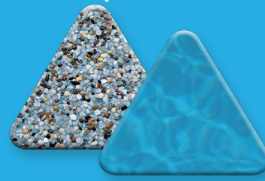

## PebbleSheen®

Refined Textured Finish

Our most popular pool finish offers the same natural beauty and inherent qualities as our original finish, but with a more refined texture

- PebbleSheen uses slightly smaller pebbles than those found in the PebbleTec finish
- Certain colors incorporate Shimmering Sea  for added elegance
- Further enhance any finish by adding Shimmering Sea 

French Grey

Aqua Blue

Blue Surf

Slate Blue

Blue Granite

For more information, visit [pebbletec.com/products/pool-finishes/pebblesheen](http://pebbletec.com/products/pool-finishes/pebblesheen)  
\*Photos taken within 3 ft of pool water