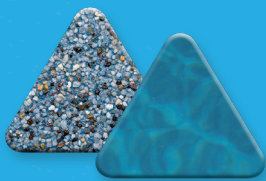

## PebbleSheen®

Refined Textured Finish

Our most popular pool finish offers the same natural beauty and inherent qualities as our original finish, but with a more refined texture

- PebbleSheen uses slightly smaller pebbles than those found in the PebbleTec finish
- Certain colors incorporate Shimmering Sea  for added elegance
- Further enhance any finish by adding Shimmering Sea 

French Grey

Aqua Blue

Blue Surf

Slate Blue

Blue Granite

For more information, visit [pebbletec.com/products/pool-finishes/pebblesheen](http://pebbletec.com/products/pool-finishes/pebblesheen)  
\*Photos taken within 3 ft of pool water