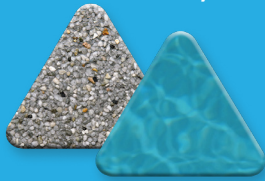

## SHASTA INTERIORS EXCLUSIVE COLORS

Sarasota White

Newport Sky Blue

Aruba Blue

Bali Blue

## PebbleSheen®

Refined Textured Finish

Our most popular pool finish offers the same natural beauty and inherent qualities as our original finish, but with a more refined texture

- PebbleSheen uses slightly smaller pebbles than those found in the PebbleTec finish
- Certain colors incorporate Shimmering Sea  for added elegance
- Further enhance any finish by adding Shimmering Sea 

French Grey

Aqua Blue

Blue Surf

Slate Blue

Blue Granite

For more information, visit [pebbletec.com/products/pool-finishes/pebblesheen](http://pebbletec.com/products/pool-finishes/pebblesheen)  
\*Photos taken within 3 ft of pool water